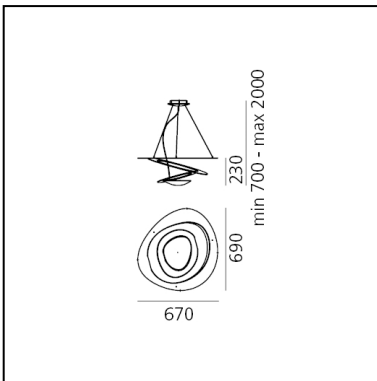

Pirce Mini Suspension LED - 3000K - Gold

Giuseppe Maurizio Scutellà

IP 20    Dimmerable:  

LUMINAIRE

- Watt: **44W**
- Voltage: **220V-240V**
- Delivered lumens output: **3313lm**
- CCT: **3000K**
- Efficiency: **82%**
- Efficacy: **75.30lm/W**
- CRI: **90**
- Dimmable Typology: **Push**

DIMENSIONS

- Length: **cm 67**
- Width: **cm 69**
- Height: **cm 23**
- Max Height from ceiling: **cm 200**
- Impact Resistance: **N/D**
- Glow Wire Test: **650°**

SOURCES INCLUDED

- Category: **Led**
- Number: **1**
- Watt: **44W**
- Delivered lumens output: **4230lm**
- Color temperature (K): **3000K**
- CRI: **90**
- Color Tolerance: **MacAdam 2SDCM**