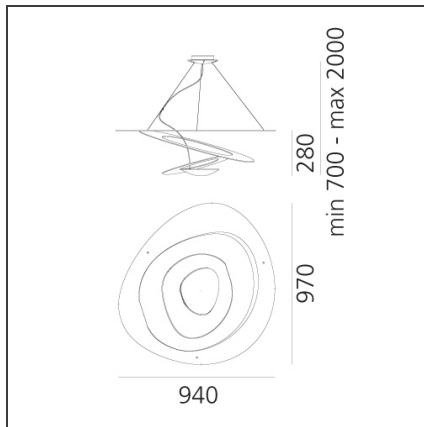

Pirce Mini Suspension - White

IP20     

Dimmerable: +  -

DESIGN BY

Giuseppe Maurizio Scutellà

DESCRIPTION

Suspension lamp in painted aluminium, extension of the existing Pirce range. Opening out of a slim disk are fluttering spirals, which fall gently downwards, creating magical effects of form and light.

TECHNICAL DRAWINGS

FEATURES

Article Code:	1237010A	Material:	Aluminum
Colour:	White	Series:	Design
Installation:	Suspension		

DIMENSIONS

Length:	cm 67	Impact Resistance:	N/D
Width:	cm 69	Glow Wire Test:	650
Height:	cm 23		
Max Height from ceiling:	cm 200		

NOT INCLUDED SOURCES

Category:	HALO	Color temperature (K):	2950K
Number:	1	Class:	A
Watt:	330W		
Lbs:	R7s		

ALTERNATIVE SOURCES

Category:	LED
Number:	1
Watt:	11w
Delivered lumens output (lm):	1110lm
Type:	2
Socket:	R7s
Class:	A

LUMINAIRE

Watt:	330W
Voltage:	220V-240V