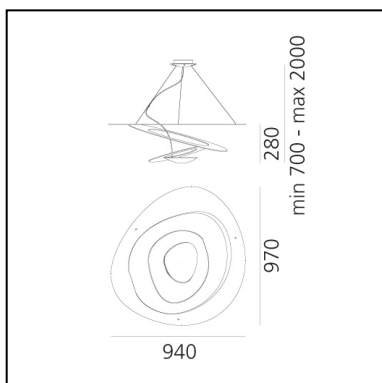

Pirce Suspension - White

Giuseppe Maurizio Scutellà

IP 20    Dimmerable:  

LUMINAIRE

- Watt: **330W**
- Voltage: **220V-240V**
- Delivered lumens output: **4087lm**
- Efficiency: **71%**
- Efficacy: **12.38lm/W**
- CRI: **100**

PRODUCT CODE: 1239010A

FEATURES

- Article Code: **1239010A**
- Colour: **White**
- Installation: **Suspension**
- Material: **Aluminum**
- Series: **Design Collection**
- Environment: **Indoor**
- Area contract: **Residential**
- Emission: **Indirect**
- design by: **Giuseppe Maurizio Scutellà**

DIMENSIONS

- Length: **cm 94**
- Width: **cm 97**
- Height: **cm 28**
- Max Height from ceiling: **cm 200**
- Glow Wire Test: **650°**

NOT INCLUDED SOURCES

- Category: **HALO**
- Number: **1**
- Lbs: **R7s**
- Watt: **330W**
- Color temperature (K): **2950K**
- Class: **A**