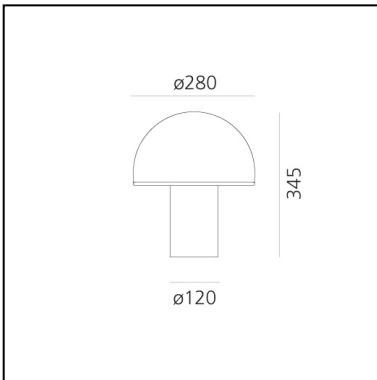

Onfale Medio

Luciano Vistosi

IP20   **EAC** 

LUMINAIRE

- Watt: **10W**
- Voltage: **220V-240V**
- Delivered lumens output: **635lm**
- Efficiency: **68%**
- Efficacy: **63.47lm/W**
- CRI: **80**

DESCRIPTION

Body and diffuser in opaline blown glass. Transparent crystal edge added.

PRODUCT CODE: A006500

FEATURES

- Article Code: **A006500**
- Colour: **White**
- Installation: **Table**
- Material: **blown glass**
- Series: **Design Collection**
- Environment: **Indoor**
- Area contract: **All projects**
- Emission: **Diffused**
- design by: **Luciano Vistosi**

DIMENSIONS

- Height: **cm 34.5**
- Diameter: **cm 28**
- Base Diameter: **cm 12**

SOURCES NOT INCLUDED

- Category: **LED RETROFIT**
- Number: **1**
- Watt: **6W**
- Socket: **E14**
- Category: **LED RETROFIT**
- Number: **1**
- Watt: **2W**
- Socket: **E14**