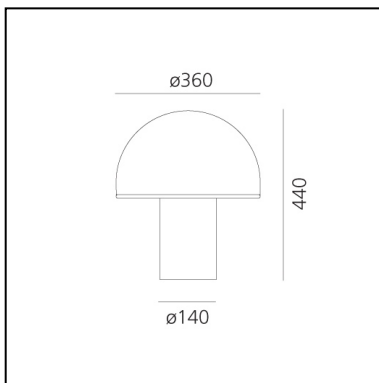

Onfale Grande

Luciano Vistosi

IP20    

LUMINAIRE

- Watt: **18W**
- Voltage: **220V-240V**
- Delivered lumens output: **1388lm**
- Efficiency: **70%**
- Efficacy: **77.13lm/W**
- CRI: **80**

DESCRIPTION

Body and diffuser in opaline blown glass. Transparent crystal edge added.

PRODUCT CODE: A006300

FEATURES

- Article Code: **A006300**
- Colour: **White**
- Installation: **Table**
- Material: **blown glass**
- Series: **Design Collection**
- Environment: **Indoor**
- Area contract: **All projects**
- Emission: **Diffused**
- design by: **Luciano Vistosi**

DIMENSIONS

- Height: **cm 44**
- Diameter: **cm 36**
- Base Diameter: **cm 14**

SOURCES NOT INCLUDED

- Category: **LED RETROFIT**
- Number: **1**
- Watt: **8W**
- Socket: **E27**
- Category: **LED RETROFIT**
- Number: **1**
- Watt: **2W**
- Socket: **E14**