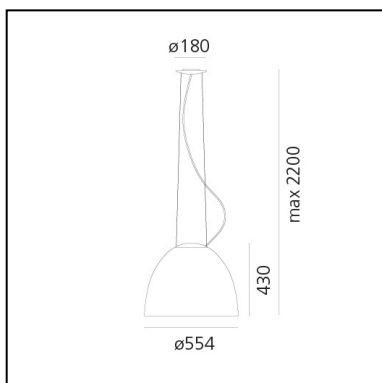

Nur - Suspension - Anodized Aluminium

Ernesto Gismondi

IP20     Dimmerable: 

LUMINAIRE

- Watt: **21W**
- Voltage: **220V-240V**
- Delivered lumens output: **1417lm**
- Efficiency: **58%**
- Efficacy: **67.46lm/W**
- CRI: **80**

PRODUCT CODE: A240610

FEATURES

- Article Code: **A240610**
- Colour: **Anodized Aluminium**
- Installation: **Suspension**
- Material: **Aluminium, glass**
- Series: **Design Collection**
- Environment: **Indoor**
- Area contract: **Hospitality, Office, Residential**
- Emission: **Direct/indirect**
- design by: **Ernesto Gismondi**

DIMENSIONS

- Height: **cm 43**
- Diameter: **cm 55**
- Base Diameter: **cm 18**
- Max Height from ceiling: **cm 220**
- Glow Wire Test: **650°C**

SOURCES NOT INCLUDED

- Category: **LED RETROFIT**
- Number: **1**
- Watt: **21W**
- Socket: **E27**