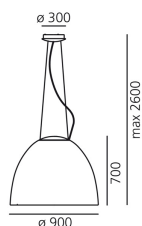

White/dark Grey

LED Suspension

W	Dimensions	Luminous Flux (lm)	Color	Code	Product name
95 W	H 70 cm	3546 lm	●	A243700	Nur 1618 Acoustic

› Ernesto Gismondi