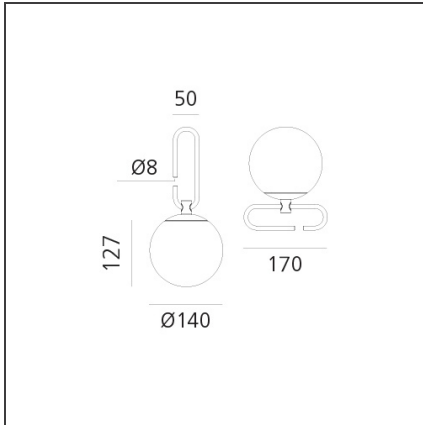

nh1217

IP20   

DESIGN BY

Neri&Hu

DESCRIPTION

nh is a simple, versatile, practical appliance that can be laid or suspended. A white blown glass sphere slides along a brushed brass ring, which allows it to take different positions and to freely adjust and direct the diffuser. The frame becomes a support, a hook to hang the appliance to the wall, or a handle promoting an interaction with light. nh continues research on the dynamic interaction of experience, details, materials, form, and light that Neri&Hu are pursuing with Artemide. The selected materials represent a perfect combination of tradition and innovation, as well as the expression of responsible and sustainable design, also conveyed by the use of an in-box low-consumption retrofit LED source and by the eco-friendly cardboard packaging.

TECHNICAL DRAWINGS

FEATURES

Article Code:	1217010A	Material:	Blown glass, brushed brass
Colour:	Brass	Series:	Design, 2018
Installation:	Table		Artemide Collection
Environment:	Indoor		

DIMENSIONS

Height:	cm 12.7	Max Extension Length:	cm 32.2
Base Length:	cm 17		
Base Width:	cm 5		

SOURCES NOT INCLUDED

Category:	LED
Number:	1
Watt:	5W
Type:	2
Socket:	E14
Class:	A

LUMINAIRE

Watt:	4.0W	Delivered lumens output (lm):	257lm
Voltage:	220-240V	CCT:	3000K
		Efficiency:	80%
		Efficacy:	64.31lm/W
		CRI:	0