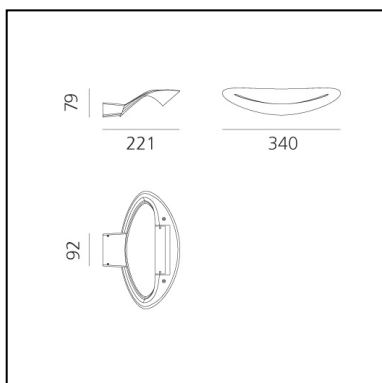

Mesmeri - White

Eric Solè

IP20     Dimmerable: 

LUMINAIRE

- Watt: **230W**
- Voltage: **220V-240V**
- Delivered lumens output: **3859lm**
- Efficiency: **76%**
- Efficacy: **16.78lm/W**
- CRI: **100**

PRODUCT CODE: 0916010A

FEATURES

- Article Code: **0916010A**
- Colour: **White**
- Installation: **Wall**
- Material: **Aluminium**
- Series: **Design Collection**
- Environment: **Indoor**
- Area contract: **Hospitality, Residential**
- Emission: **Indirect**
- design by: **Eric Solè**

DIMENSIONS

- Length: **cm 34**
- Width: **cm 22.1**
- Height: **cm 7.9**
- Base Width: **cm 8.2**

NOT INCLUDED SOURCES

- Category: **HALO**
- Number: **1**
- Lbs: **Qt-de12**
- Watt: **230W**
- Socket: **R7s**
- Color Rendering: **1a**
- Color temperature (K): **3000K**
- Duration (h): **2000h**

ALTERNATIVE SOURCES

- Category: **LED RETROFIT**
- Number: **1**
- Watt: **11w**
- Delivered lumens output: **1110lm**
- Socket: **R7s**