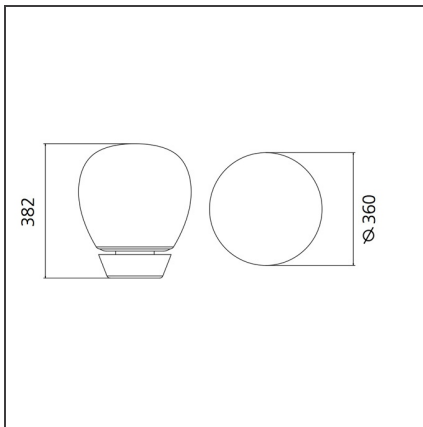

Empatia 36 table

IP20

Dimmerable: + -

TECHNICAL DRAWINGS

DESIGN BY

Carlotta de Bevilacqua, Paola di Arianello

DESCRIPTION

Empatia is inspired by the association between the great glass-blowing tradition and the LED technology of Artemide. High interest in the expression potentials of this material resulted into co-operation with master glass blowers to gain full control of the special suppleness of Venetian glass and to work on the balance between surface and light, between subtle densities and transparencies. Hence clear, pure craft objects, each of them unique in all respects. Transparency and opacity are wisely dosed to obtain a glass that reflects light without glaring and without losing efficiency. Hence optical device, whose heart is a high-performance LED-based light engine created separately from the glass emission body in favor of higher thermal efficiency and performance. Light is controlled with maximum yield and driven towards the glass diffuser through a transparent pipe with a very low absorption coefficient.

FEATURES

Article Code:	1821010A	Material:	Blown glass, methacrylate, aluminum
Colour:	White	Series:	Design
Installation:	Table		

DIMENSIONS

Height:	cm 38.2	Impact Resistance:	N/D
		Glow Wire Test:	650°C

INCLUDED SOURCES