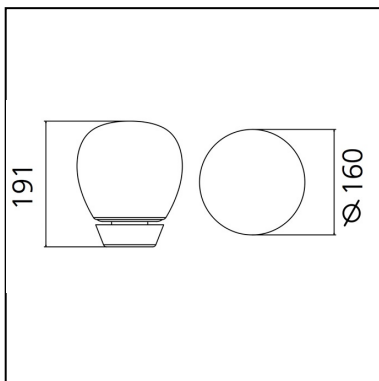

Empatia 16 Table

Carlotta de Bevilacqua
Paola di Arianello

IP20     Dimmerable: 

LUMINAIRE

- Watt: **11W**
- Delivered lumens output: **567lm**
- CCT: **3000K**
- Efficiency: **55%**
- Efficacy: **51.55lm/W**
- CRI: **90**
- Dimmer Typology: **Microswitch Dimmer**

PRODUCT CODE: 1813010A

FEATURES

- Article Code: **1813010A**
- Colour: **White**
- Installation: **Table**
- Material: **Blown glass, methacrylate, aluminum**
- Series: **Design Collection**
- design by: **Carlotta de Bevilacqua, Paola di Arianello**

DIMENSIONS

- Height: **cm 19**
- Diameter: **cm 16**
- Impact Resistance: **N/D**
- Glow Wire Test: **650°C**

SOURCES INCLUDED

- Category: **Led**
- Number: **1**
- Watt: **11W**
- Delivered lumens output: **1380lm**
- Color temperature (K): **3000K**
- CRI: **90**
- Color Tolerance: **2SDCM**