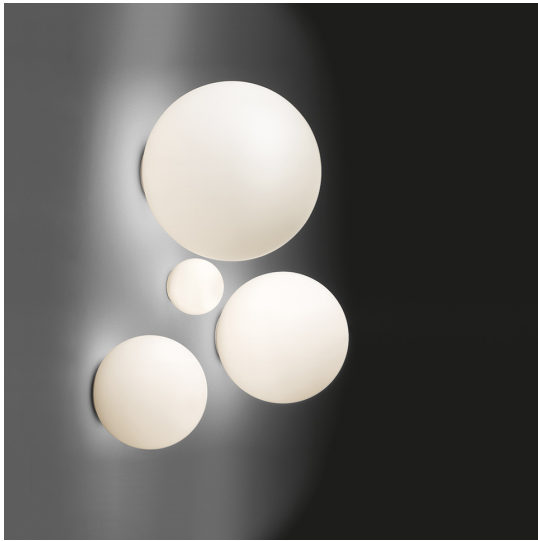

Dioscuri wall/ceiling 25

Michele De Lucchi

IP65       Dimmerable: 

LUMINAIRE

- Watt: **13W**
- Voltage: **220V-240V**
- Delivered lumens output: **1356lm**
- Efficiency: **89%**
- Efficacy: **104.28lm/W**
- CRI: **80**

Notes

Lamp not included. The IP 65 degree of protection makes it also suitable for outdoor application.

DESCRIPTION

Materials: Thermoplastic resin ceiling support; acid-etched blown glass diffuser. IP65 rating makes it suitable also for outdoor use. (Only for 25, 35, 42 versions).

PRODUCT CODE: 0112010A

FEATURES

- Article Code: **0112010A**
- Colour: **White**
- Installation: **WallCeiling**
- Material: **Blown glass, polycarbonate**
- Series: **Design Collection, Architectural Outdoor**
- Area contract: **Hospitality, null, Residential**
- Emission: **Diffused**
- design by: **Michele De Lucchi**