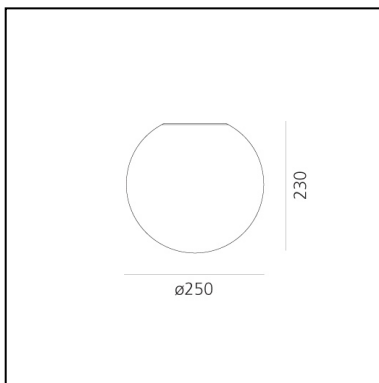

Dioscuri wall/ceiling 25

Michele De Lucchi

IP65       Dimmerable: 

LUMINAIRE

- Watt: **13W**
- Voltage: **220V-240V**
- Delivered lumens output: **1356lm**
- Efficiency: **89%**
- Efficacy: **104.28lm/W**
- CRI: **80**

Notes

Lamp not included. The IP 65 degree of protection makes it also suitable for outdoor application.

DESCRIPTION

Materials: Thermoplastic resin ceiling support; acid-etched blown glass diffuser. IP65 rating makes it suitable also for outdoor use. (Only for 25, 35, 42 versions).

PRODUCT CODE: 0112010A

FEATURES

- Article Code: **0112010A**
- Colour: **White**
- Installation: **WallCeiling**
- Material: **Blown glass, polycarbonate**
- Series: **Design Collection, Architectural Outdoor**
- Area contract: **Hospitality, null, Residential**
- Emission: **Diffused**
- design by: **Michele De Lucchi**

DIMENSIONS

- Height: **cm 23**
- Diameter: **cm 25**
- Impact Resistance: **N.D.**
- Glow Wire Test: **850°**

SOURCES NOT INCLUDED

- Category: **LED RETROFIT**
- Number: **1**
- Socket: **E27**