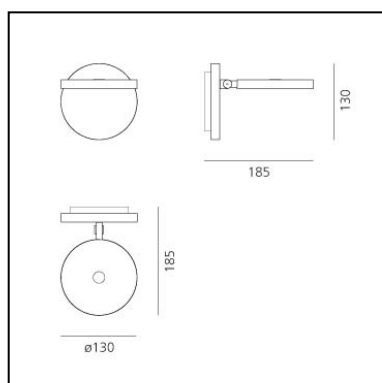

## LUMINAIRE

- Watt: **8W**
- Voltage: **220V-240V**
- Delivered lumens output: **385lm**
- CCT: **3000K**
- Efficiency: **54%**
- Efficacy: **48.08lm/W**
- CRI: **90**

**PRODUCT CODE: 1731020A**

## FEATURES

- Article Code: **1731020A**
- Colour: **White**
- Installation: **Wall**
- Material: **Aluminium**
- Series: **Design Collection**
- design by: **Naoto Fukasawa**

## DIMENSIONS

- Length: **cm 18.5**
- Height: **cm 13**
- Diameter: **cm 13**
- Base Diameter: **cm 13**
- Impact Resistance: **N.D.**
- Glow Wire Test: **750°**

## SOURCES INCLUDED

- Category: **Led**
- Number: **1**
- Watt: **6W**
- Delivered lumens output: **726lm**
- Color temperature (K): **3000K**
- CRI: **90**
- Color Tolerance: **MacAdam 2SDCM**
- Efficacy: **120lm/W**
- Service Life: **50000-L70**