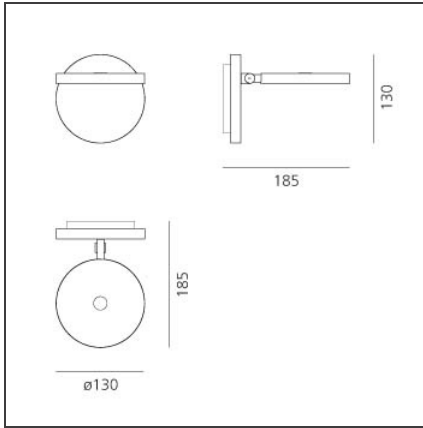

## FEATURES

<b>Article Code:</b>	1731W40A	<b>Material:</b>	Aluminium
<b>Colour:</b>	Gloss black	<b>Series:</b>	Design
<b>Installation:</b>	Wall		

## DIMENSIONS

<b>Length:</b>	cm 18.5	<b>Impact Resistance:</b>	N.D.
<b>Height:</b>	cm 13	<b>Glow Wire Test:</b>	650