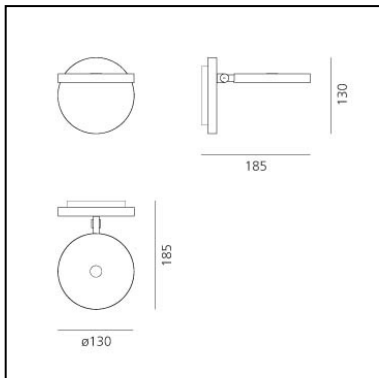

Demetra Spotlight - with Switch - 3000K - White

Naoto Fukasawa

IP20    Dimmerable: 

LUMINAIRE

- Watt: **9W**
- Voltage: **220V-240V**
- Delivered lumens output: **385lm**
- CCT: **3000K**
- Efficiency: **54%**
- Efficacy: **42.74lm/W**
- CRI: **90**
- Dimmer Typology: **Microswitch Dimmer**

DESCRIPTION

With light intensity regulator, dimmer Microswitch.

PRODUCT CODE: 1730020A

FEATURES

- Article Code: **1730020A**
- Colour: **White**
- Installation: **Wall**
- Material: **Aluminium**
- Series: **Design Collection**
- design by: **Naoto Fukasawa**

DIMENSIONS

- Length: **cm 18.5**
- Height: **cm 13**
- Diameter: **cm 13**
- Base Diameter: **cm 13**
- Impact Resistance: **N.D.**
- Glow Wire Test: **750°**

SOURCES INCLUDED

- Category: **Led**
- Number: **1**
- Watt: **9W**
- Color temperature (K): **3000K**
- CRI: **90**