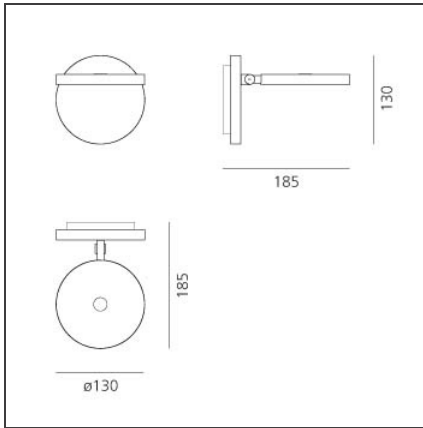

Demetra Spotlight LED 2700K black with switch

IP20     

Dimmerable: +  -

DESIGN BY

Naoto Fukasawa

DESCRIPTION

With light intensity regulator, dimmer Microswitch.

TECHNICAL DRAWINGS

FEATURES

Article Code:	1730W40A	Material:	Aluminium
Colour:	Gloss black	Series:	Design
Installation:	Wall		

DIMENSIONS

Length:	cm 18.5	Impact Resistance:	N.D.
Height:	cm 13	Glow Wire Test:	650

INCLUDED SOURCES