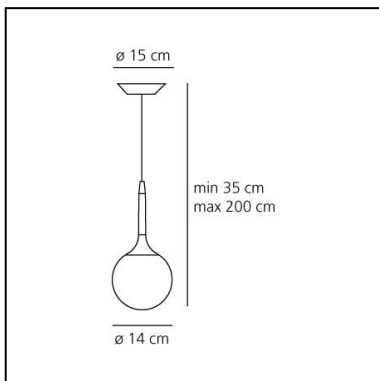

Castore suspension 14 (E14)

Michele De Lucchi
Huub Ubbens

IP 20     Dimmerable: 

LUMINAIRE

- Watt: **5W**
- Voltage: **220V-240V**
- Delivered lumens output: **402lm**
- Efficiency: **86%**
- Efficacy: **80.46lm/W**
- CRI: **80**

Notes

Adjustment of the luminous intensity only with dimmable bulbs.

DESCRIPTION

The spherical diffuser design is enhanced by a removable-fitting and tapering luminous stem, that makes a sweet transition from the strong diffuser light to the blind lamp structure area. Ceiling rose and stem in thermoplastic resin, blown glass diffuser.

PRODUCT CODE: 1045110a

FEATURES

- Article Code: **1045110a**
- Colour: **White**
- Installation: **Suspension**
- Material: **Blown glass, polycarbonate**
- Series: **Design Collection**
- Environment: **Indoor**
- Area contract: **Hospitality, Retail, Residential**
- Emission: **Diffused**
- design by: **Michele De Lucchi, Huub Ubbens**

DIMENSIONS

- Height: **cm 30**
- Diameter: **cm 14**
- Base Diameter: **cm 15**
- Max Height from ceiling: **cm 200**
- Glow Wire Test: **850°**

SOURCES NOT INCLUDED

- Category: **LED RETROFIT**
- Number: **1**
- Socket: **E14**