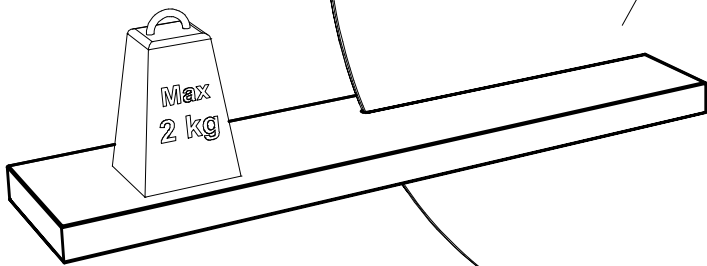

# Shift mirror round Ø75

**Bolia.com**  
new scandinavian design

Design: Kaschkasch

①	1	Ø750 mm	
②	1	803 x 150 x 28 mm	
③	1	450 x 243 x 42 mm	

# 2A

**Remember to use wall fixture suitable for your specific type of wall.**

**Left side shelf**

# 2B

**Right side shelf**

**Remember to use wall fixture suitable for your specific type of wall.**

3A

3B

4A

4B