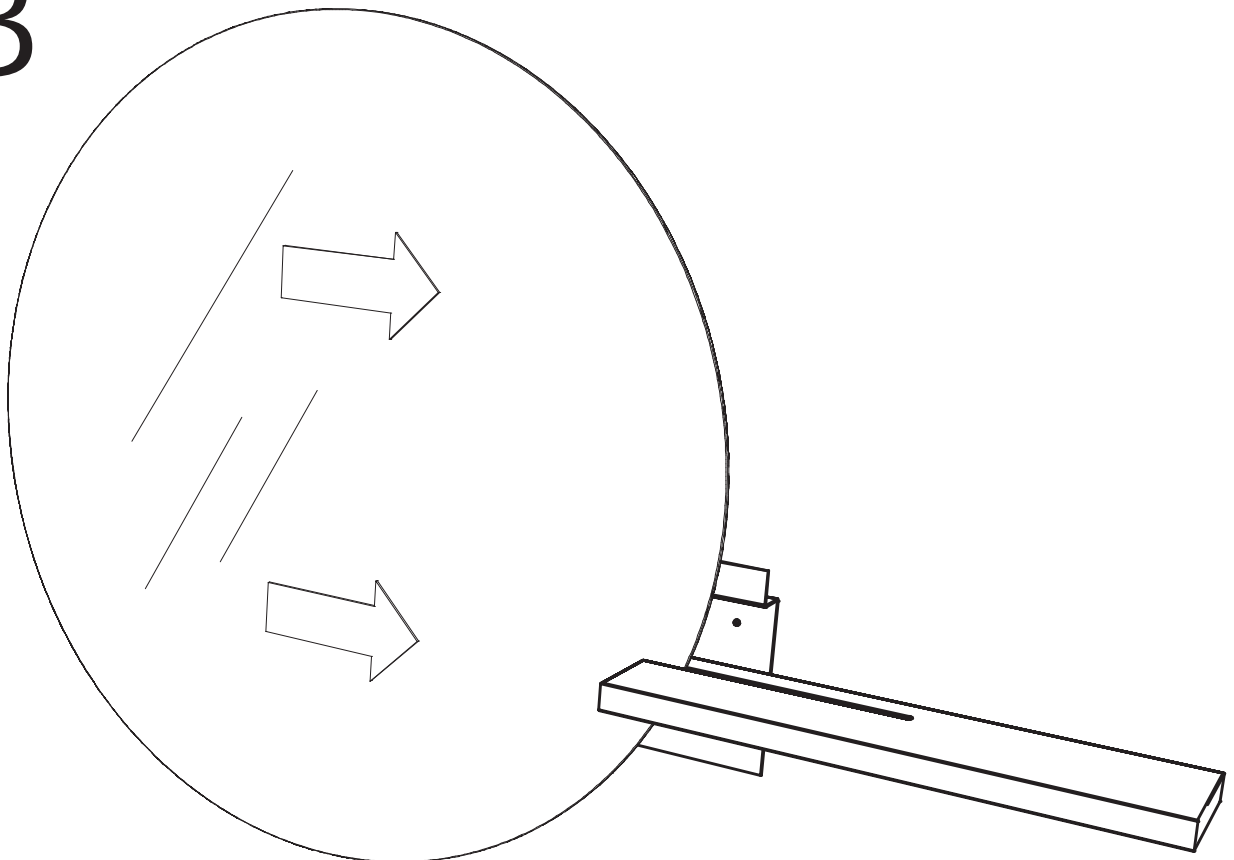

# Shift mirror round Ø75

**Bolia.com**  
new scandinavian design

Design: Kaschkasch

①	1	Ø750 mm	
②	1	803 x 150 x 28 mm	
③	1	450 x 243 x 42 mm	

# 2A

**Remember to use wall fixture suitable for your specific type of wall.**

**Left side shelf**

# 2B

**Right side shelf**

**Remember to use wall fixture suitable for your specific type of wall.**

3A

3B

4A

4B