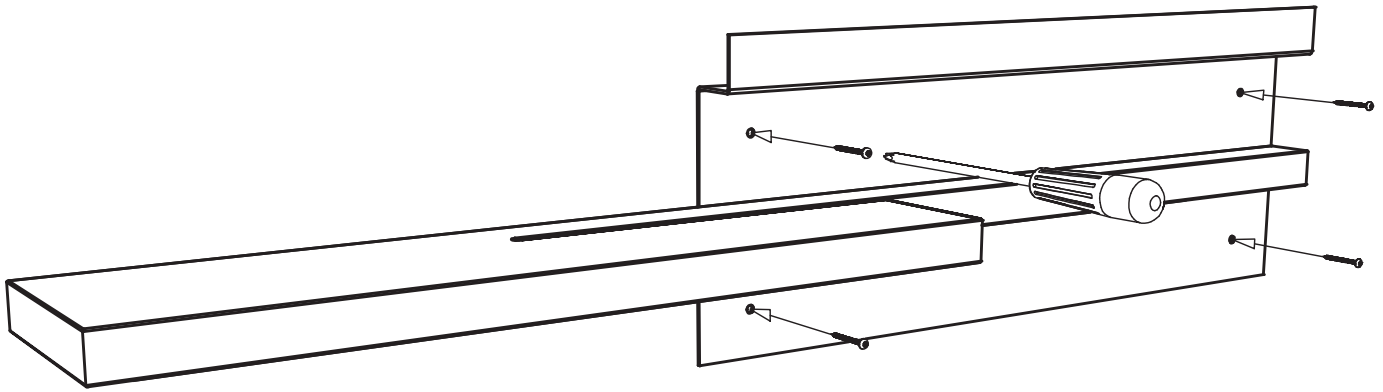

2A

Remember to use wall fixture suitable for your specific type of wall.