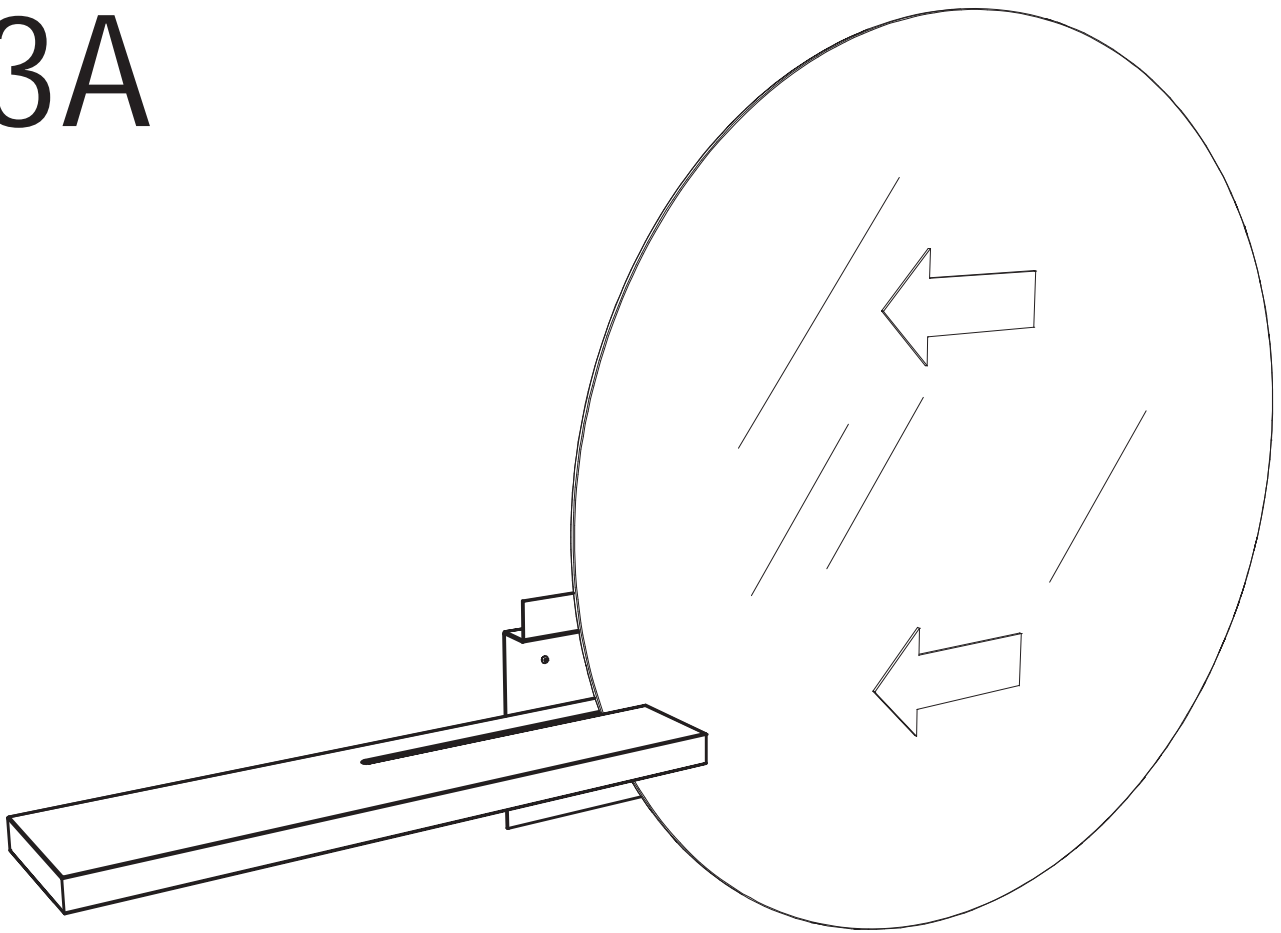

# Shift mirror round Ø75

**Bolia.com**  
new scandinavian design

Design: Kaschkasch

①	1	Ø750 mm	
②	1	803 x 150 x 28 mm	
③	1	450 x 243 x 42 mm	

# 2A

**Remember to use wall fixture suitable for your specific type of wall.**

**Left side shelf**

# 2B

**Right side shelf**

**Remember to use wall fixture suitable for your specific type of wall.**

3A

3B

4A

4B