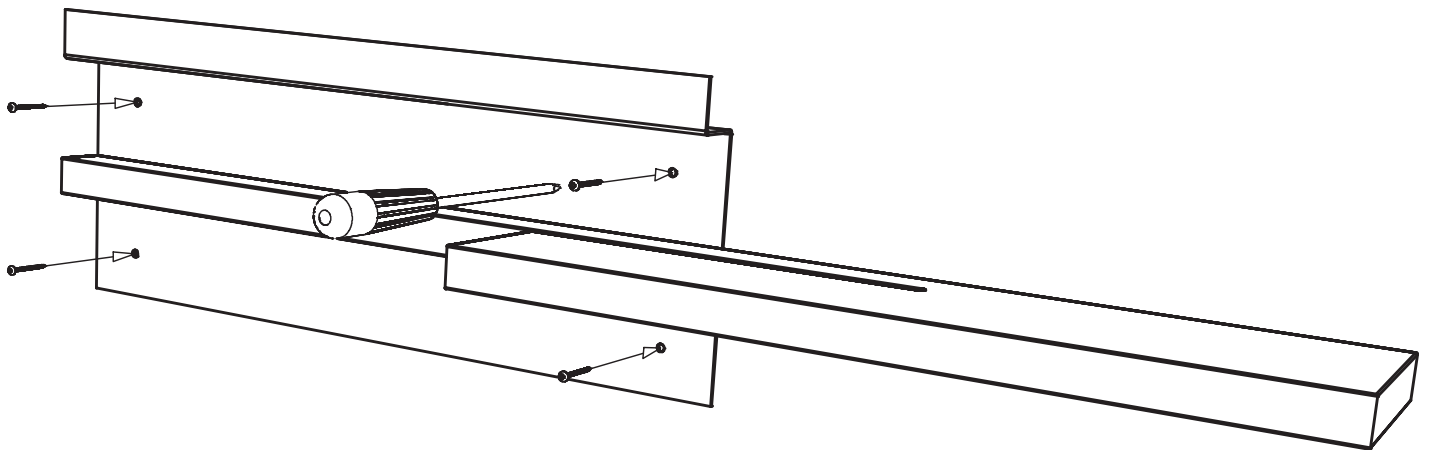

# Shift mirror round Ø75

**Bolia.com**  
new scandinavian design

Design: Kaschkasch

①	1	Ø750 mm	
②	1	803 x 150 x 28 mm	
③	1	450 x 243 x 42 mm	

# 2A

**Remember to use wall fixture suitable for your specific type of wall.**

**Left side shelf**

# 2B

**Right side shelf**

**Remember to use wall fixture suitable for your specific type of wall.**

3A

3B

4A

4B