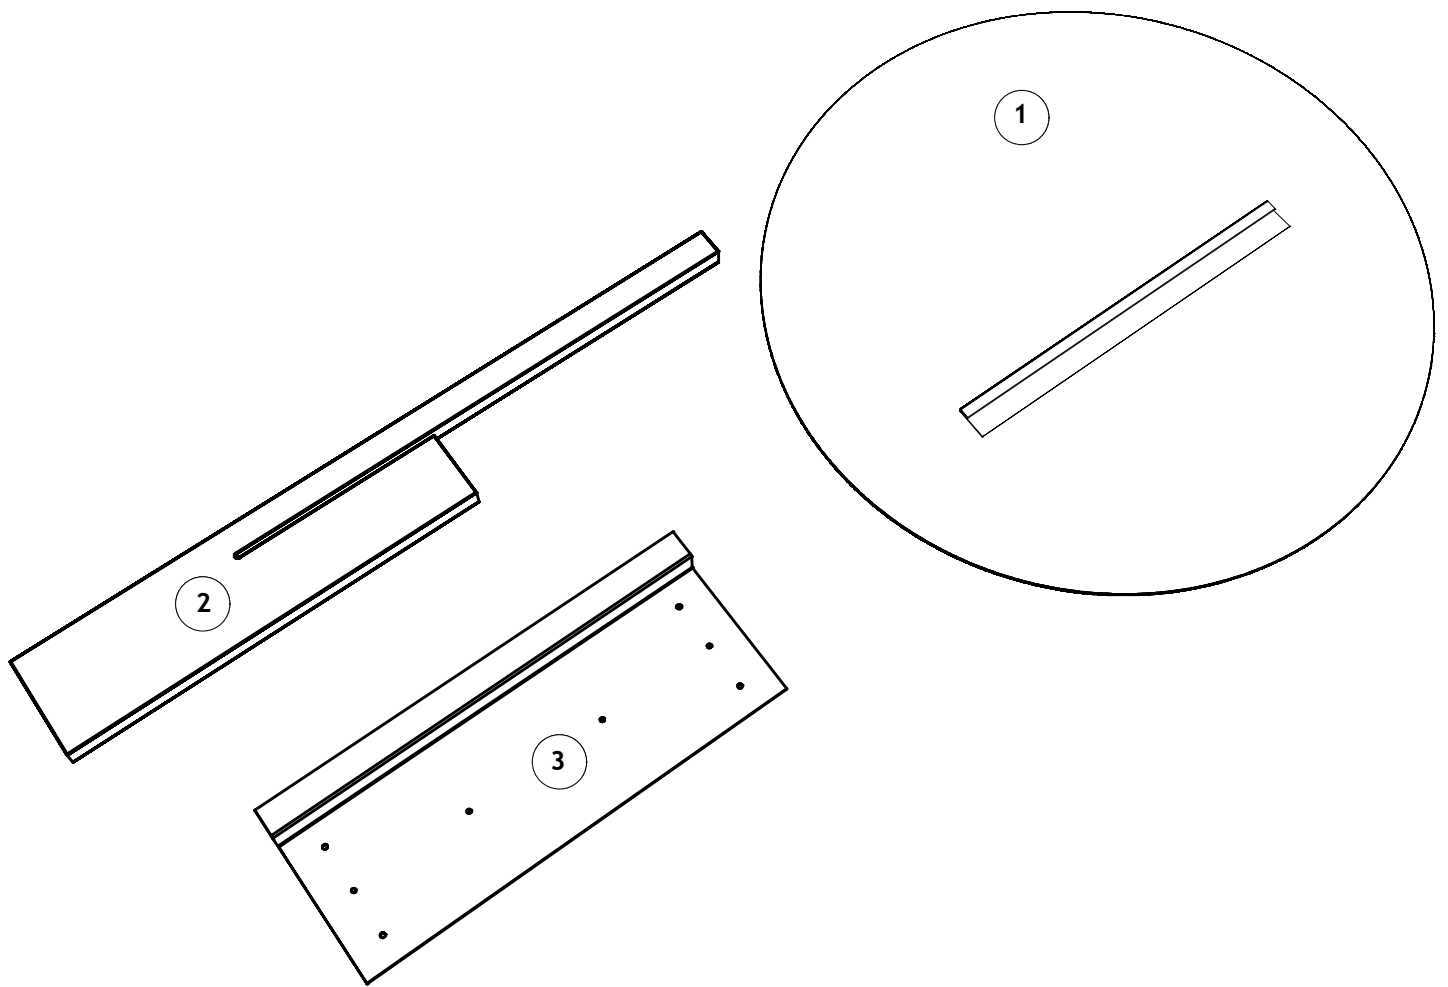

# Shift mirror round Ø75

**Bolia.com**  
new scandinavian design

Design: Kaschkasch

①	1	Ø750 mm	
②	1	803 x 150 x 28 mm	
③	1	450 x 243 x 42 mm	

# 2A

**Remember to use wall fixture suitable for your specific type of wall.**

**Left side shelf**