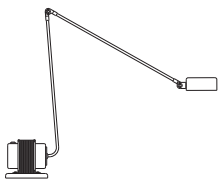

Cod. 01 - 01C
Daphine