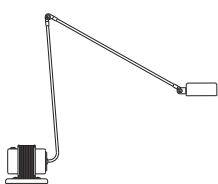

Cod. 03
Daphne Dimmer