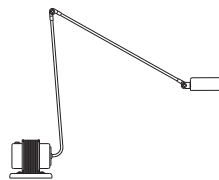

Cod. 01L
Daphine LED