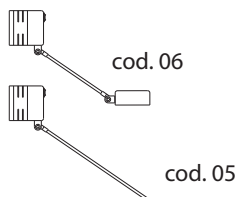

Cod. 05 - 06 - Daphne Parete
05L - 06L - Daphne Parete LED