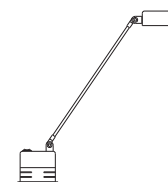

Cod. 09 - Daphinette
Cod. 09L - Daphinette LED