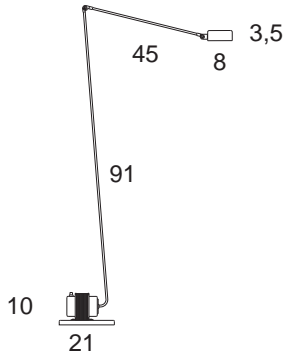

Daphne Terra Dimmer

Designer

Tommaso Cimini - 1977

Floor lamp of metal with an articulated arm and a difuser pivoting on 360°. The base of cast iron always comes black varnished, electronic transformer controlled by a dimmer.

Denominazione - Name - Name **Daphne Terra Dimmer (cod. 03)**

Certificazioni - Certificates - Prüfzeichen **CE**

Normative - Norms - Normen **EN 60-598-1 (CEI 34-21)**

Lampadina - Light sources - Leuchtmittel **MAX 50W 12V - GY6.35 (35W energy saver included)**

Versioni - Available - Versionen **230V (Europe) - 120V (USA - Japan) - 240V (England)**
(fittings come with appropriate transformer and plug)

Classe di isolamento - Insulation Class - Isolierungsklasse **II**

Classe di protezione - Protection Class - Protektionsgrad **IP20**

Imballo - Packaging - Verpackung **0,034m³ - 4,94Kg**

Col. 01
Nero
Black
Schwarz

Col. 02
Bianco
White
Weiß

Col. 03
Rosso
Red
Rot

Col. 05
Giallo
Yellow
Gelb

Col. 33
Cromato
Chromed
Chrom

Col. 44
Nichelato
Nickled
Vernickelt

Col. 55
Argento metall.
Metal Silver
Metallic Silber