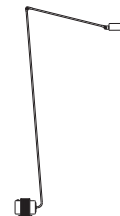

Cod. 02
Daphne Terra