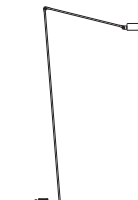

Cod. 02 - 02C
Daphine Terra