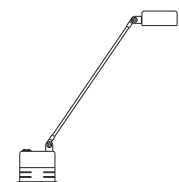

Cod. 09 - Daphinette
Cod. 09L - Daphinette LED