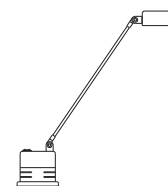

Cod. 09 - Daphinette
Cod. 09L - Daphinette LED