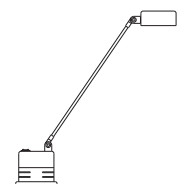

Cod. 09 - Daphinette
Cod. 09L - Daphinette LED