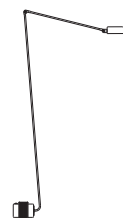

Cod. 04
Daphine Terra Dimmer