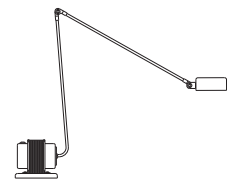

Cod. 03
Daphine Dimmer