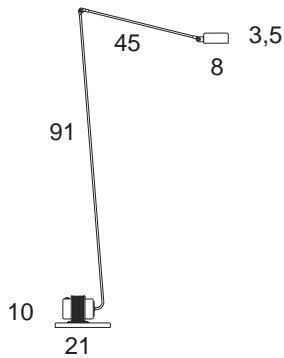

Daphine Terra LED

Designer

Tommaso Cimini - Ettore Cimini - 2013

Floor standing lamp of metal with an articulated pivoting arm, the head can rotate 360°. The light source is a 8W - 3000° K powered controlled by a switch which can be set in ways: on/half light/off or dimmer. The maximum energy absorption is 11W.

Denominazione - Name - Name **Daphine Terra LED (cod. 02L)**

Certificazioni - Certificates - Prüfzeichen **CE**

Normative - Norms - Normen **EN 60-598-1 (CEI 34-21)**

Fonte luminosa - Light sources - Leuchtmittel **1 x 8W LED • 3000°K • Ra80**

Versioni - Available - Versionen **230V (Europe) - 120V (USA - Japan) - 240V (England)**
(fittings come with appropriate plug feeder)

Classe di isolamento - Insulation Class - Isolierungsklasse **III**

Classe di protezione - Protection Class - Protektionsgrad **IP20**

Imballo - Packaging - Verpackung **0,034m³ - 5,15Kg**

Col. 01st
Nero
Black
Schwarz

Col. 02op
Bianco
White
Weiß

Col. 03op
Rosso
Red
Rot

Col. 05op
Giallo
Yellow
Gelb

Col. 26op
Arancio
Orange
Orange

Col. 27op
Ciano
Cyan
Zyan

Col. 28op
Verde
Green
Grün

Col. 44
Nichelato
Nickled
Vernickelt

st soft touch paint - op mat paint