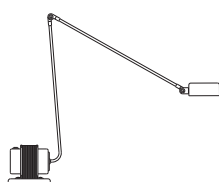

Cod. 03
Daphne Dimmer