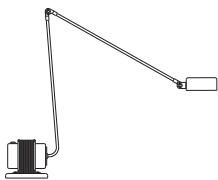

Cod. 01 - 01C
Daphne