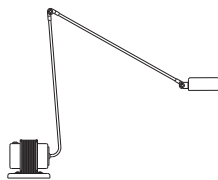

Cod. 01L
Daphne LED