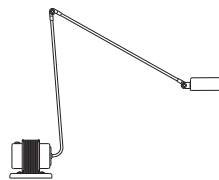

Cod. 01L
Daphine LED