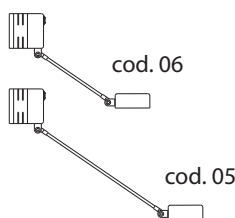

Cod. 05 - 06 - Daphine Parete
05L - 06L - Daphine Parete LED