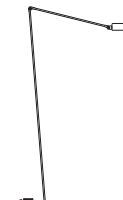

Cod. 02C
Daphine Terra Classic