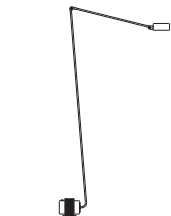

Cod. 02L
Daphne Terra LED