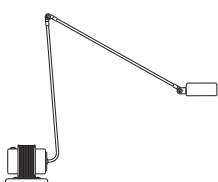

Cod. 03
Daphine Dimmer