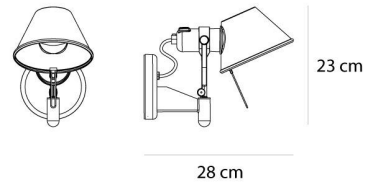

DIMENSIONS

LAMP

LUMINAIR

Watt:	70 W
Voltage:	220V-240V