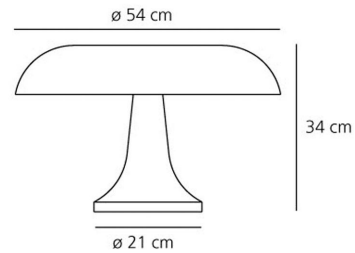

OPTICS

Emission: Diffused And Direct

DIMENSIONS

Height: cm 34
Cutout width: cm 54
Base Diameter: cm 21
Cutout shape:

LAMPS NOT INCLUDED

Category: HALO
Number: 4
Lbs: D45
Watt: 18
Socket: E14

DIMENSIONS**LAMP**