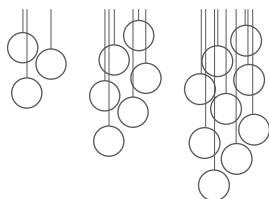

PURPLE
800.4060.7

GREEN
800.4060.8

DARK BROWN
800.4060.9

EMERALD RED
800.4060.10

BLUE
800.4060.11

ASSORTI SETS

- FATBOY® SPHEREMAKER ASSORTI SET 1 (3 PCS)
- FATBOY® SPHEREMAKER ASSORTI SET 2 (6 PCS)
- FATBOY® SPHEREMAKER ASSORTI SET 3 (9 PCS)

900.4061
900.4062
900.4063

SPHEREMAKER FACTS

H= 205 CM (max)
H= 175 CM (cable)
W= 30 CM (3 spheres)
W= 45 CM (6 spheres)
W= 60 CM (9 spheres)

Material

PC, ABS, METAL AND PS SPHERES

LED Kelvin
2700

Weight product

3: 2.51 KG
(Electric part 1.85 KG + Spheres 0.66 KG)
6: 4.82 KG
(Electric part 3.5 KG + Spheres 1.32 KG)
9: 7.33 KG
(Electric part 5.35 KG + Spheres 1.98 KG)

Dimensions product

3: 30 CM
6: 45 CM
9: 60 CM
(heights are adjustable)

Dimensions packaging (LxWxH)

3: 79.3 x 32.5 x 33.5 CM
6: 79.3 x 53.5 x 33 CM
9: 79.3 x 79.5 x 33.5 CM

Weight product+packaging

3: 4.6 KG
6: 7.55 KG
9: 11.75 KG

User recommendations

- Do not use chemical cleaning products
- Due to the integrated dimmer, the lamp cannot be used in combination with an external dimmer
- Remote control and lamp need to be paired, follow the instruction in the manual