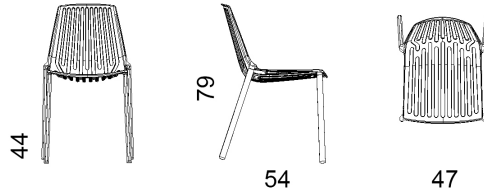

fastIN_OUT_ALUMINIUM
MADE IN ITALY

RION - 851	
Characteristics	Chair in painted aluminium
Design	Andrea Radice & Folco Orlandini
Dimension	cm 47 x 54 x 44/79 h
Indoor	yes
Outdoor	yes
Structure	die-cast and extruded aluminium
Colours of structure	white, black, powder grey, metallic grey, pearly gold, light blue, coral red, sage green
Paint finishes	polyurethane or polyester powders
Stackability	yes (8 units)
Stackability elements	polyethylene
Feet	polyethylene
Brutto weight	22 Kg
Packaging dimension and volume	cm 87 x 73 x 51 h - 0,324
Units per package	4 assembled units
Maintenance	as stated in the quality guarantee
Quality guarantee	2 years