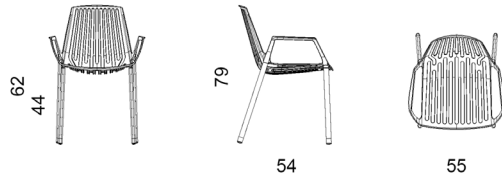

IN_OUT_ALUMINIUM
MADE IN ITALY

RION - 850	
Characteristics	Armchair in painted aluminium
Design	Andrea Radice & Folco Orlandini
Dimension	cm 55 x 54 x 44/62/79 h
Indoor	yes
Outdoor	yes
Structure	die-cast and extruded aluminium
Colours of structure	white, black, powder grey, metallic grey, pearly gold, light blue, coral red, sage green
Paint finishes	polyurethane or polyester powders
Stackability	yes (8 units)
Stackability elements	polyethylene
Feet	polyethylene
Brutto weight	25 Kg
Package Dimesion and volume	cm 59 x 73 x 89 h - 0,383
Units per package	4 assembled units
Maintenance	as stated in the quality guarantee
Quality guarantee	2 years