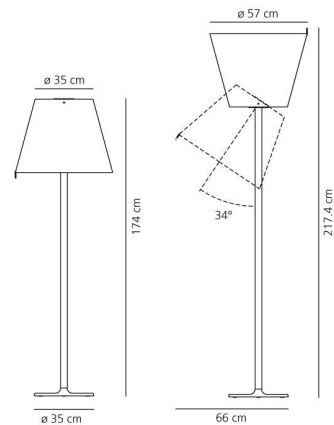

OPTICS

Emission:	Direct, Diffused Adjustable, indirect
-----------	---------------------------------------

DIMENSIONS

Height:	cm 17.4
Cutout width:	cm 5.7
Base Diameter:	cm 3.5
Max Extension Height:	cm 21.7
Inclination:	34
Cutout shape:	

LAMPS NOT INCLUDED

Category:	HALO
Number:	1
Lbs:	Qt32
Watt:	150 W
Socket:	E27
Type:	Hsgsbt/c
Luminous Flux (lm):	2870 lm
Colour Rendering:	1a
Colour temperature (K):	2900 K
Duration (h):	2000

DIMENSIONS