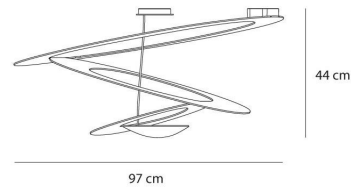

DIMENSIONS

LAMP

LUMINAIR

Watt:	45 W
Voltage:	220V-240V