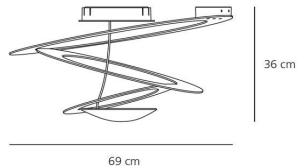

DIMENSIONS

LAMP

LUMINAIR

Watt:	45 W
Voltage:	220V-240V