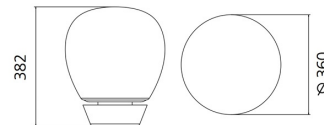

DIMENSIONS

LAMP

+ - Dimmer

LUMINAIR

Watt: 29 W