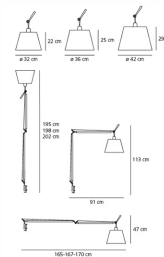

PRODUCT DATA SHEET

Tolomeo Mega Table LED - Black dimmerable

**DESIGN BY :**

MicheleDe Lucchi, GiancarloFassina

MATERIALS :**DESCRIPTION :**

Materials: cantilevered arms in polished aluminium; diffuser in parchment paper, in silk satin or in black fabric on a plastic frame; joints and clamp in polished aluminium. Specification: diffuser, available in three sizes, adjustable in all directions. System of spring balancing.

Light emission

TECHNICAL DATA SHEET

FEATURES

Product name:	Tolomeo Mega Table LED - Black dimmerable
Article Code:	0761030A
Colour:	Black
Series:	Design

DIMENSIONS

Length:	cm 17
Height:	cm 20.2
Cutout shape:	

LAMPS INCLUDED

Category:	LED
Watt:	31 W
Luminous Flux (lm):	1500 lm
Typology:	2
Color temperature (K):	3000 K
Class:	A

DIMENSIONS**LAMP****LUMINAIR**

Watt: 31 W

TOLOMEO MEGA
DIFF.PERG.3200780010A

TOLOMEO MEGA
DIFF.PERG.3600780020A