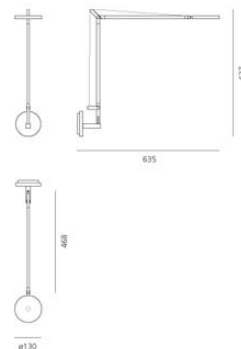

PRODUCT DATA SHEET

Demetra wall LED grey

**DESIGN BY :**

NaotoFukasawa
2013

MATERIALS :

Polished Aluminium

DESCRIPTION :

Base, head and arms in painted aluminium. Adjustable arms and head.

Light emission

TECHNICAL DATA SHEET

FEATURES

Product name:	Demetra wall LED grey
Article Code:	1734010A
Colour:	Grey
Material:	Polished Aluminium
Support:	Wall
Support colour:	Grey
Series:	Design

DIMENSIONS

Cutout shape:

LAMPS INCLUDED

Category:	LED
Watt:	9.5
Typology:	1
Color temperature (K):	3000K
Class:	A

DIMENSIONS**LAMP**

+  Dimmer

LUMINAIR

Watt:	9,5 W
Voltage:	220V-240V

ACCESSORIES

DEMETRA SUPPORTO W
GRO1742010A