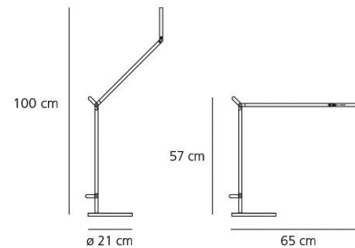

Light emission

Direct and adjustable light

+ Dimmer

TECHNICAL DATA SHEET

FEATURES

Product name:	Demetra LED white - Body
Article Code:	1734020A
Colour:	White
Material:	Polished Aluminium
Support:	Base
Support colour:	White
Series:	Design
Area contract:	Hospitality Hotel, Private Residence

OPTICS

Emission:	Direct and adjustable light
-----------	-----------------------------

DIMENSIONS

Length:	cm 65
Height:	cm 57
Base Diameter:	cm 21
Max Extension Height:	cm 100
Max Extension Length:	cm 65
Cutout shape:	

LAMPS INCLUDED

Category:	LED
Watt:	9.5
Typology:	1
Color temperature (K):	3000K
Class:	A

DIMENSIONS**LAMP**

+ Dimmer

LUMINAIR

Watt:	9,5 W
Voltage:	220V-240V

DEMETRA LED T BASE
BCO1733020A

DEMETRA SUPPORTO T
FISSO BCO1743020A