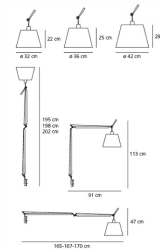

PRODUCT DATA SHEET

Tolomeo Mega Table - Halo - Black with switch on/off

DESIGN BY :

MicheleDe Lucchi,GiancarloFassina

MATERIALS :

DESCRIPTION :

Materials: cantilevered arms in polished aluminium; diffuser in parchment paper, in silk satin or in black fabric on a plastic frame; joints and clamp in polished aluminium. Specification: diffuser, available in three sizes, adjustable in all directions. System of spring balancing.

Light emission

TECHNICAL DATA SHEET

FEATURES

Product name: Tolomeo Mega Table - Halo - Black with switch on/off
Article Code: 0564030A
Colour: Black
Series: Design

DIMENSIONS

Length: cm 17
Height: cm 20.2
Cutout shape:

LAMPS NOT INCLUDED

Category: HALO
Number: 1
Lbs: Qt32
Watt: 150 W
Socket: E27
Type: Hsgsbt/c
Luminous Flux (lm): 2870 lm
Colour Rendering: 1a
Colour temperature (K): 2900 K
Duration (h): 2000

DIMENSIONS