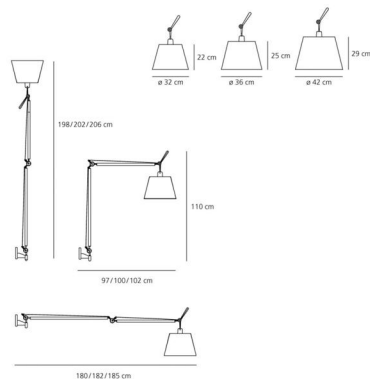

PRODUCT DATA SHEET

Tolomeo Wall Mega - Halo - Black - on/off

DESIGN BY :

MicheleDe Lucchi, GiancarloFassina
2003

MATERIALS :

Polished aluminium, fabric and plastic

DESCRIPTION :

Cantilevered arms in polished aluminium; diffuser in black fabric on a plastic frame; wall support in polished aluminium. Diffuser adjustable in all directions. System of spring balancing.

With switch "ON-OFF". Diffuser available in three sizes.

Light emission

TECHNICAL DATA SHEET

FEATURES

Product name:	Tolomeo Wall Mega - Halo - Black - on/off
Article Code:	0564030A
Colour:	Black
Material:	Polished aluminium, fabric and plastic
Support:	Wall
Series:	Design

DIMENSIONS

Length:	cm 97
Height:	cm 110
Cutout width:	cm 32
Max Extension Height:	cm 198
Max Extension Length:	cm 180
Cutout shape:	

LAMPS NOT INCLUDED

Category:	HALO
Number:	1
Lbs:	Qt32
Watt:	150
Socket:	E27
Type:	Hsgsbt/c
Luminous Flux (lm):	2870 lm
Colour Rendering:	1a
Colour temperature (K):	2900 K
Duration (h):	2000

DIMENSIONS

LAMP

LUMINAIR

Voltage: 220V-240V

ACCESSORIES

TOLOMEO MEGA
DIFF.PERG.3200780010A

TOLOMEO MEGA
DIFF.PERG.3600780020A

TOLOMEO MEGA
DIFF.PERG.4200780030A