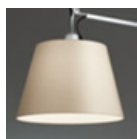

ACCESSORIES

TOLOMEO MEGA
DIFF.PERG.3200780010A