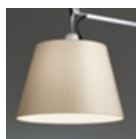

TOLOMEO MEGA
DIFF.PERG.3600780020A