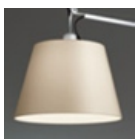

TOLOMEO MEGA
DIFF.PERG.4200780030A