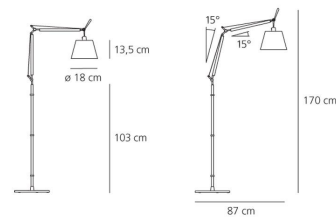

DIMENSIONS

Height:	cm 170
Cutout width:	cm 18
Max Extension Length:	cm 87
Cutout shape:	

LAMPS NOT INCLUDED

Category:	HALO
Number:	1
Lbs:	Qa60
Watt:	70 W
Socket:	E27
Type:	Hsgsa/c/ub
Luminous Flux (lm):	1180 lm
Colour Rendering:	1a
Colour temperature (K):	2900 K
Duration (h):	2000

DIMENSIONS**LAMP**

IP 20     

LUMINAIR

Watt:	70 W
Voltage:	220V-240V

TOLOMEO TERRA
SNDOA014000

TOLOMEO TERRA BASE
+ ASTAA012820

ACCESSORIES

TOLOMEO TERRA
SNODOA014000