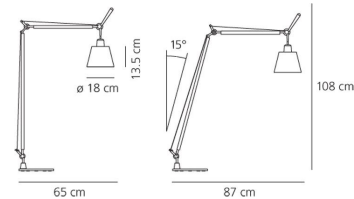

#### DIMENSIONS

|                       |        |
|-----------------------|--------|
| Height:               | cm 108 |
| Cutout width:         | cm 18  |
| Max Extension Length: | cm 87  |
| Cutout shape:         |        |

#### DIMENSIONS