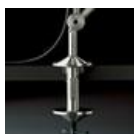

DIMENSIONS

Length:	cm 45
Height:	cm 37
Base Diameter:	cm 17
Max Extension Height:	cm 73
Max Extension Length:	cm 69
Cutout shape:	

LAMPS INCLUDED

Category:	LED
Watt:	9,6 W
Luminous Flux (lm):	350 lm
Number:	1 x 1
Typology:	1
Color temperature (K):	3000 K
Class:	A

DIMENSIONS**LAMP****LUMINAIR**

Voltage: 220V-240V

TOLOMEO SUPP.TAVOLO
FISSOA004200

TOLOMEO
MORSETTOA004100

TOLOMEO SUPPORTO
TAVOLO TWINA004300

ACCESSORIES

TOLOMEO SUPP.TAVOLO
FISSOA004200

TOLOMEO
MORSETTOA004100