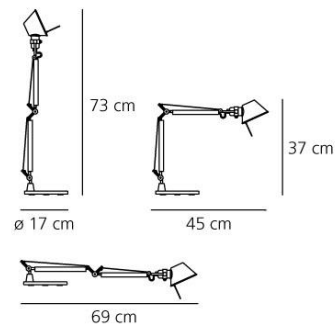

DIMENSIONS

LAMP

LUMINAIR

Voltage: 220V-240V