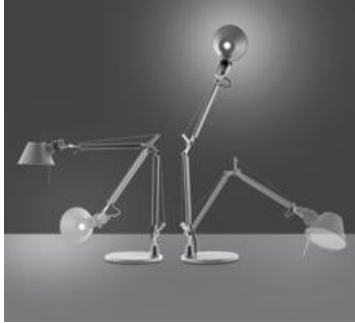

PRODUCT DATA SHEET

Tolomeo micro tavolo - LED Aluminium

**DESIGN BY :**

MicheleDe Lucchi, GiancarloFassina
1987

MATERIALS :

Polished aluminium, matt anodised aluminium

DESCRIPTION :

Base and cantilevered arms in polished aluminium; diffuser in matt anodised aluminium; joints and supports in polished aluminium. System of spring balancing.

Interchangeable support: table base, clamp, desk fixed support and twin support that allows two independent lamp units to be fitted.

LED 4W (E14), included - Warm white 2700K - Luminous flux 250 lm

Light emission

DIMENSIONS

Length:	cm 45
Height:	cm 37
Base Diameter:	cm 17
Max Extension Height:	cm 73
Max Extension Length:	cm 69
Cutout shape:	

LAMPS INCLUDED

Category:	LED
Watt:	9,6 W
Luminous Flux (lm):	350 lm
Number:	1 x 1
Typology:	1
Color temperature (K):	3000 K
Class:	A