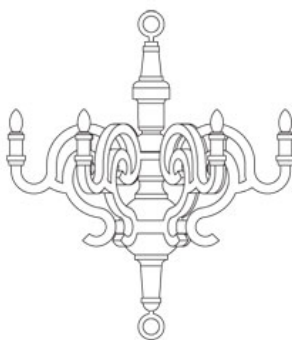

paper chandelier XL