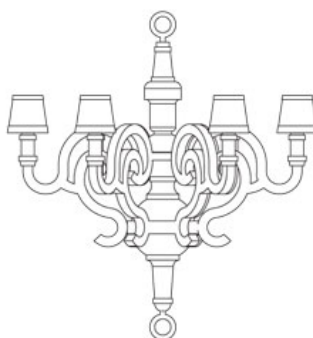

155 cm | 61"

135 cm | 53.2"