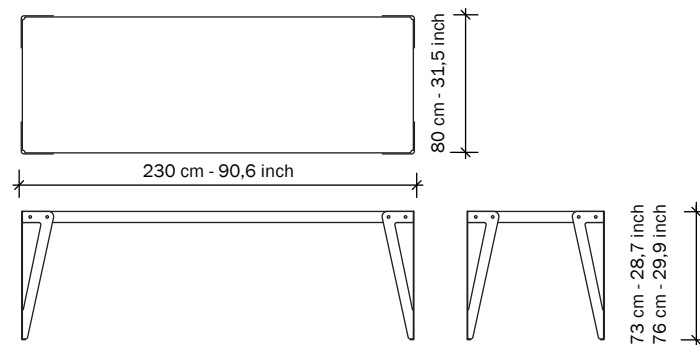

FUNCTIONALS
by Ad&Simon

Functionals

Edisonstraat 5
NL-5051 DS Goirle
tel. +31 (0)13 530 03 89
info@functionals.eu
www.functionals.eu