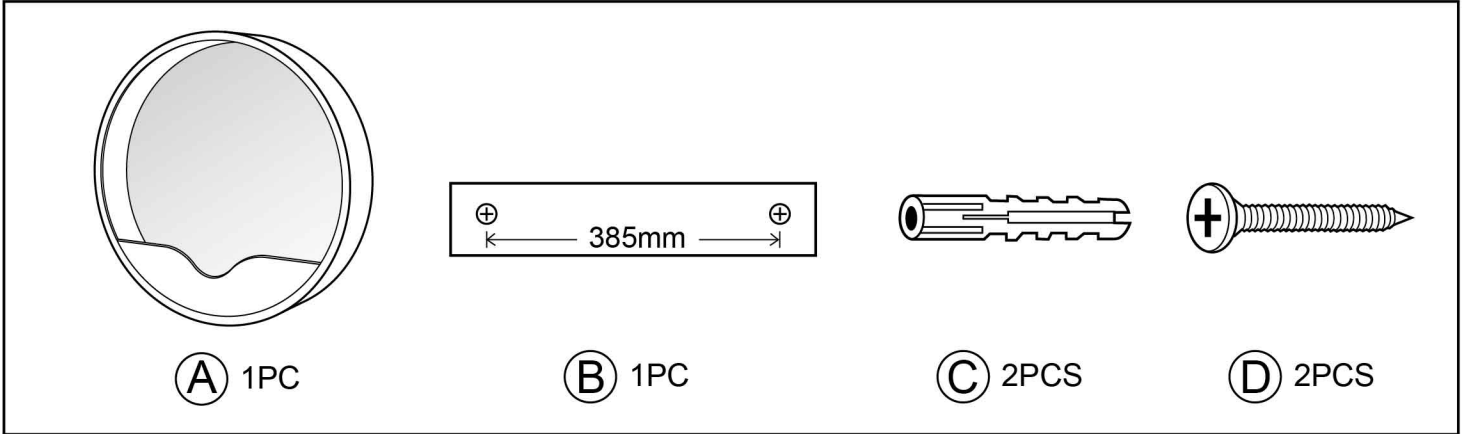

Assembly instructions

ZUIVER^o

8100004 MIRROR ROUND WALL '60