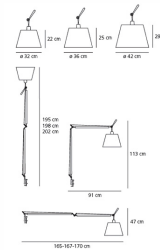

DIMENSIONS

LAMP

LUMINAIR

Watt: 150 W