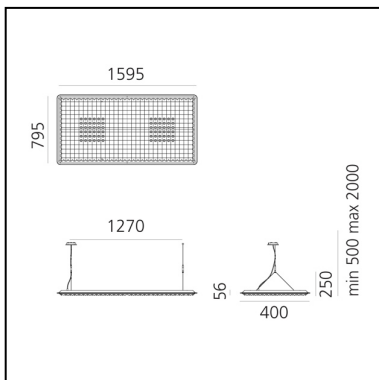

Eggboard Matrix - 1600x800 - (without light) - White

Progetto CMR - Giacobone & Roj

LUMINAIRE

- Dimmable Typology: **Dali**

Notes

UGR<19

DESCRIPTION

Suspension appliance with sound-absorbing properties ensured by a peculiar sinusoidal cross-section design of the lower surface and the use of a sound-absorbing material. Acoustic efficiency is ensured within a limited space by positioning at approximately one metre above the head of the speaker and listener. Direct emission: a board with a high number of low-voltage LEDs with rotosymmetrical reflectors ensures maximum lighting comfort. Colour temperature 3000K or 4000 K. Complies with the norms on office activities that involve the use of video-terminals (UGR<19)

PRODUCT CODE: M310820

FEATURES

- Article Code: **M310820**
- Colour: **White**
- Installation: **Suspension**
- Series: **Architectural Indoor**
- design by: **Progetto CMR - Giacobone & Roj**

DIMENSIONS

- Length: **cm 159.5**
- Width: **cm 79.5**
- Height: **cm 25**
- Weight: **kg 10**