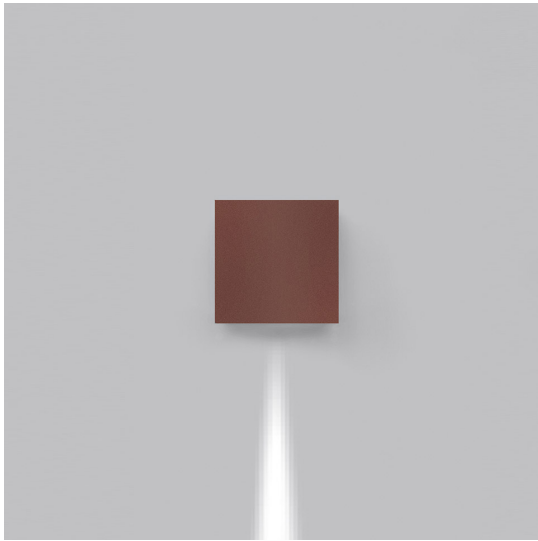

Effetto 14 Square 1 narrow beam Rust

Ernesto Gismondi

IP65  

LUMINAIRE

- Watt: **4,6W**
- Voltage: **220V-240V**
- Delivered lumens output: **19lm**
- CCT: **3000K**
- Efficiency: **8%**
- Efficacy: **4.70lm/W**

Notes

Wiring to be carried out inside the terminal board by piercing an IP65 membrane grommet suitable for cables with a diameter of 6-13 mm. Painted die-cast aluminium with 3-stage outdoor treatment: nanotechnologies, antioxidant primer, polyester paint. Effective power 2,7W.

DESCRIPTION

Light fixture with 1 light beam using monochromatic LED light source characterized by warm colour temperature (3000K) together with a light-diffusing lens which optimize the optical performance of the beam and establish its width. Designed to create geometric lights of scenic effect, it has 1 narrow beam of 15°. Wall installation. Composed by lighting cap unit and terminal board fixed together by means of locking dowels. Cap in die-cast EN AB-47100 aluminium. Terminal board in reinforced polymer. Watertight gasket in silicone rubber. Locking dowels used outside the fixture in AISI 316 stainless steel. PMMA lens siliconed flush with the cap to obtain the beam angle opening.

DIMENSIONS

- Length: **cm 14**
- Width: **cm 14**
- Height: **cm 14**
- Impact Resistance: **IK10**
- Glow Wire Test: **650°**

SOURCES INCLUDED

- Category: **Led**
- Number: **1**
- Watt: **4,5W**
- Delivered lumens output: **178lm**
- Color temperature (K): **3000K**
- CRI: **80 typ**
- Color Tolerance: **4SDCM**
- Efficacy: **85lm/W**
- Service Life: **L70(14K)>81600**