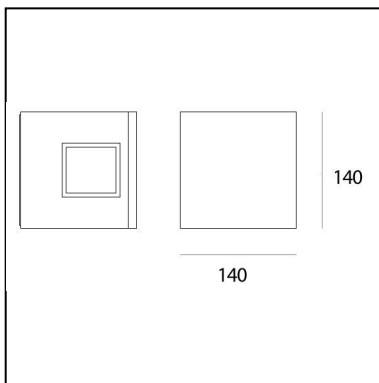

Effetto 14 Square 1 narrow beam Rust

Ernesto Gismondi

IP65  

LUMINAIRE

- Watt: **4,6W**
- Voltage: **220V-240V**
- Delivered lumens output: **19lm**
- CCT: **3000K**
- Efficiency: **8%**
- Efficacy: **4.70lm/W**

Notes

Wiring to be carried out inside the terminal board by piercing an IP65 membrane grommet suitable for cables with a diameter of 6-13 mm. Painted die-cast aluminium with 3-stage outdoor treatment: nanotechnologies, antioxidant primer, polyester paint. Effective power 2,7W.

DESCRIPTION

Light fixture with 1 light beam using monochromatic LED light source characterized by warm colour temperature (3000K) together with a light-diffusing lens which optimize the optical performance of the beam and establish its width. Designed to create geometric lights of scenic effect, it has 1 narrow beam of 15°. Wall installation. Composed by lighting cap unit and terminal board fixed together by means of locking dowels. Cap in die-cast EN AB-47100 aluminium. Terminal board in reinforced polymer. Watertight gasket in silicone rubber. Locking dowels used outside the fixture in AISI 316 stainless steel. PMMA lens siliconed flush with the cap to obtain the beam angle opening.

DIMENSIONS

- Length: **cm 14**
- Width: **cm 14**
- Height: **cm 14**
- Impact Resistance: **IK10**
- Glow Wire Test: **650°**

SOURCES INCLUDED

- Category: **Led**
- Number: **1**
- Watt: **4,5W**
- Delivered lumens output: **178lm**
- Color temperature (K): **3000K**
- CRI: **80 typ**
- Color Tolerance: **4SDCM**
- Efficacy: **85lm/W**
- Service Life: **L70(14K)>81600**